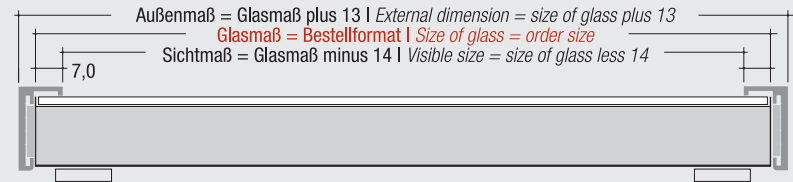

Alu 14 Rahmen.

Alu 14 frames.

Profilfarben | Profile colours

- N Natur matt | *Natural matt*
- W Weiß matt | *White matt*
- M Mittelgrau matt | *Medium grey matt*
- S Schwarz matt | *Black matt*
- C Chrom glänzend | *Chrome gloss*
- ES „Edelstahl“ gebürstet | *Stainless steel brushed*
- P Palladium mattglänzend | *Palladium satin*
- RAL auf Anfrage | *on request*

Gläser | Glass

Floatglas

- I glänzend, Stärke 2,4 mm
  glossy, thickness 2.4 mm
- II einseitig matt, einseitig glänzend, Stärke 2,4 mm
  matt on one side, glossy on the other, thickness 2.4 mm
- Plexiglas Gallery® UV 100
- III glänzend, mit Schutzfolie, Stärke 3,0 mm
  glossy, with protective film, thickness 3.0 mm
- IV Antireflex, einseitig matt, einseitig glänzend,
  mit Schutzfolie, Stärke 3,0 mm
  *Antireflex, matt on one side, glossy on the other,
  with protective film, thickness 3.0 mm*

Optiwhite Floatglas

- V glänzend, Stärke 2,6 mm
  glossy, thickness 2.6 mm
- VI einseitig matt, einseitig glänzend, Stärke 2,6 mm
  matt on one side, glossy on the other, thickness 2.6 mm

Schott Mirogard®

- M interferenzoptisch entspiegeltes Spezialglas,
  Stärke 3,0 mm
  anti-reflective special glass, thickness 3.0 mm

Einlegetiefe | Inlay depth

Die Einlegetiefe (ET) für Bild und Passepartout (bzw. Karton) beträgt 2 mm. Sind stärkere Einlegetiefen erforderlich, geben Sie diese bitte im Bestellformular unter „Anmerkung“ an (z. B. ET 6 mm).

The inlay depth (ID) for picture and passepartout (or cardboard) is 2 mm. Where greater inlay depths are required, please indicate on the order form under "Comments" (e.g. ID 6 mm).

Sonderformate* | Special sizes*

Höhe + Breite in mm = Preisbasis

Addieren Sie die Höhe und Breite Ihres gewünschten Bestellformats. Die nächsthöhere Ziffer in der Spalte „Sonderformate“ ist die Preisbasis für Ihr Sonderformat.

Height + width in mm = price base

Add the height and width of your required order size. Use the next highest number in the "Special sizes" column as the price base for your special size.

Alle Formate in mm. Bestellformulare finden Sie im Kapitel „Wissenswertes“.

All sizes are in mm. Order forms are to be found in the "Useful information" chapter.