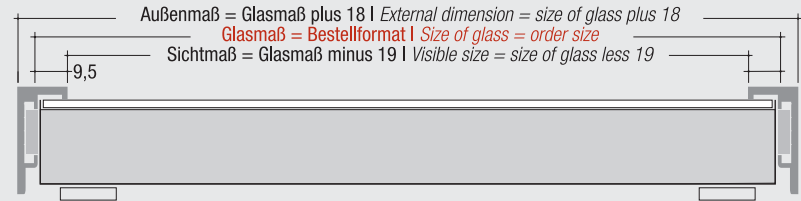

Alu 18 XL Rahmen.

Alu 18 XL frames.

Profilfarben | Profile colours

N Natur matt | Natural matt

RAL auf Anfrage | on request

Gläser | Glass

Plexiglas Gallery® UV 100

III glänzend, mit Schutzfolie, Stärke 3,0 mm
glossy, with protective film, thickness 3.0 mm

IV Antireflex, einseitig matt, einseitig glänzend,
mit Schutzfolie, Stärke 3,0 mm
*Antireflex, matt on one side, glossy on the other,
with protective film, thickness 3.0 mm*

Einlegetiefe | Inlay depth

Die Einlegetiefe (ET) für Bild und Passepartout (bzw. Karton) beträgt 2 mm. Sind stärkere Einlegetiefen erforderlich, geben Sie diese bitte im Bestellformular unter „Anmerkung“ an (z. B. ET 6 mm).

The inlay depth (ID) for picture and passepartout (or cardboard) is 2 mm. Where greater inlay depths are required, please indicate on the order form under "Comments" (e.g. ID 6 mm).

Sonderformate* | Special sizes*

Höhe + Breite in mm = Preisbasis

Addieren Sie die Höhe und Breite Ihres gewünschten Bestellformats. Die nächsthöhere Ziffer in der Spalte „Sonderformate“ ist die Preisbasis für Ihr Sonderformat.

Height + width in mm = price base

Add the height and width of your required order size. Use the next highest number in the "Special sizes" column as the price base for your special size.

Alle Formate in mm. Bestellformulare finden Sie im Kapitel „Wissenswertes“.

All sizes are in mm. Order forms are to be found in the "Useful information" chapter.